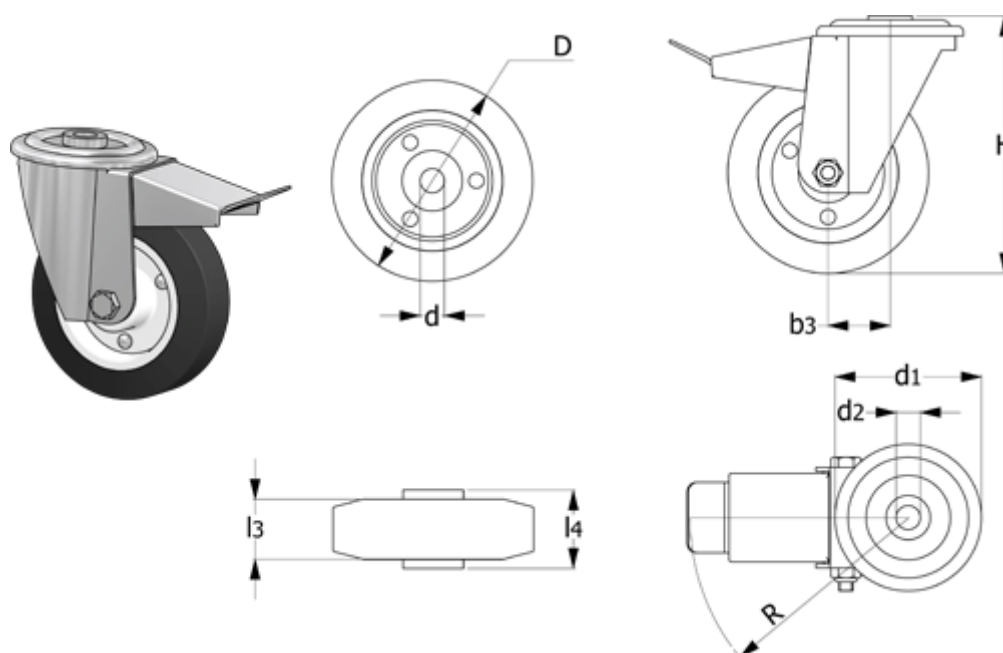

# Data Sheet

Article number: 2314450251

Description: E+G rubber wheel 450251  
RE.E3-080-FBF-N turning plate with brake

## Measures

$b_3$	= 39	$H$	= 107
Code	= 450251	$l_3$	= 25
$d$	= 12	$l_4$	= 39
$D$	= 80	$R$	= 120
$d_1$	= 73	Rolling resistance (N)	= 600
$d_2$	= 12	Type	= RE.E3-080-FBF
Dynamic load (N)	= 650		
$g$	= 780		